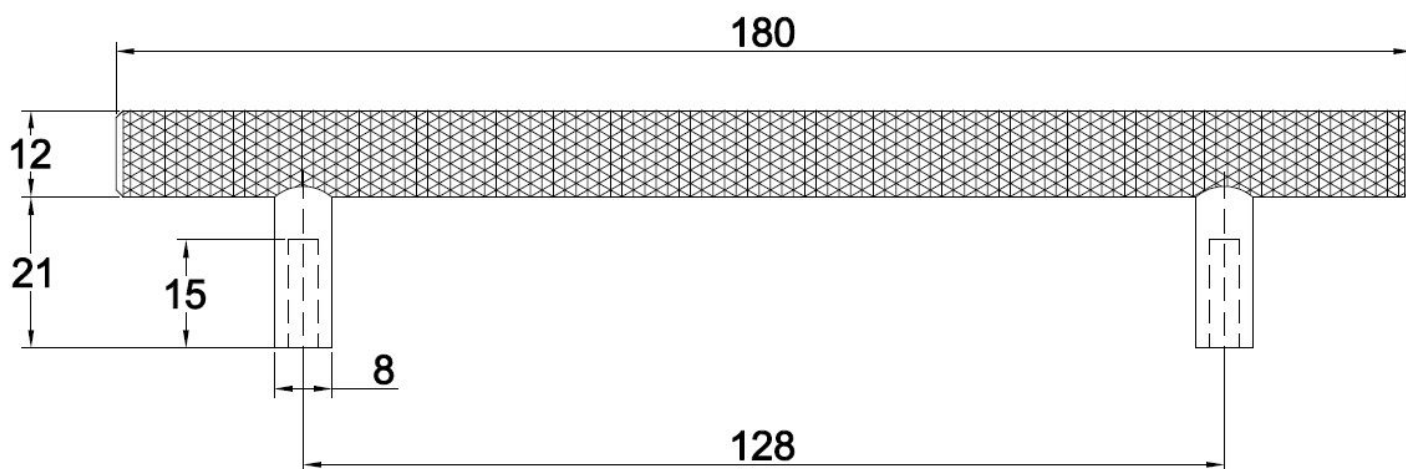

PRODUCT SHEET

Description:

Bar Handle "Grip", cc 128mm, \varnothing 12x180mm,H:33mm, Satin Brass, Brass Material, Incl. 2 pcs of M4x25mm. Satin Brass Screws

Item number:

17.01.201-8

Units	Box	Carton	HS Code	Barcode
Pcs.	10	100	8302420090	 5704866509749